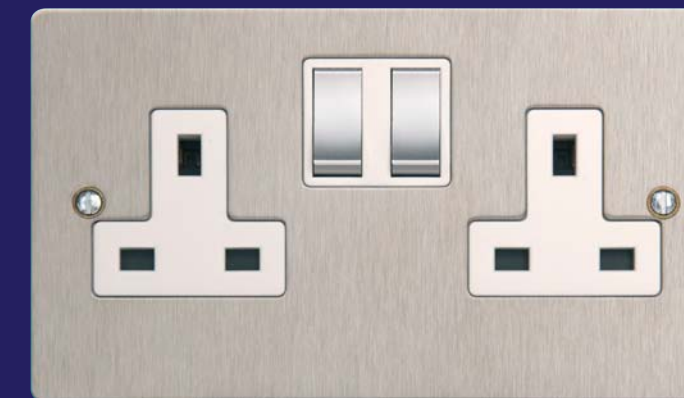

brushed

Formed with 1.5 mm solid stainless steel as above but with a beautiful, soft, vertical brushed effect. This range is also available with white or black inserts. Sockets and switches are available with moulded or metal rockers, the matching fixing screws are supplied in two lengths 25 and 30 mm

To see the full range of stainless steel flatplate products and their ordering codes turn to our Style Guide on page 6 of this brochure.