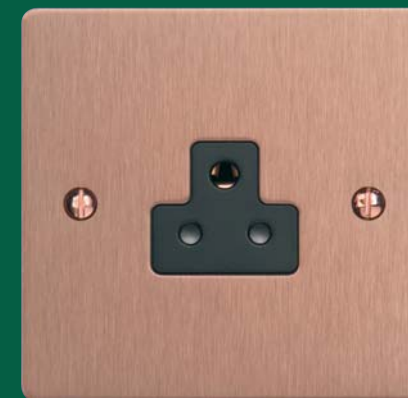

To see the full range of stainless steel flatplate products and their ordering codes turn to our Style Guide on page 6 of this brochure.

brass

polished

The clean lines, unobtrusive styling and highly polished finish of these brass flatplates makes them the perfect choice to complement traditional interiors. Made from 1.5 mm high quality solid brass they are very strong and with a highly polished finish that is lacquered for extra durability, they look stunning. They are available with white or black inserts. Sockets and switches are available with moulded or metal rockers, the matching fixing screws are supplied in two lengths 25 and 30 mm

brushed

And for a softer, modern look choose from the brushed brass flatplate range. Formed with 1.5 mm solid brass as above but with a fine brushed effect and then lacquered. Also available with white or black inserts. Sockets and switches are available with moulded or metal rockers, the matching fixing screws are supplied in two lengths 25 and 30 mm

To see the full range of brass flatplate products and their ordering codes turn to our Style Guide on page 6 of this brochure.

copper

polished

This unique, new range of copper flatplates with their rich, warm lustre will add that extra special look to any interior. Highly polished and lacquered these 1.5 mm plates combine strength with beauty and style. They are available with white or black inserts. Sockets and switches are available with moulded or metal rockers, the matching fixing screws are supplied in two lengths 25 and 30 mm

brushed

All the warmth of beautiful copper but with the soft look that a finely brushed surface gives. These 1.5 mm plates are vertically brushed and then lacquered, they are also available with white or black inserts. Sockets and switches are available with moulded or metal rockers, the matching fixing screws are supplied in two lengths 25 and 30 mm